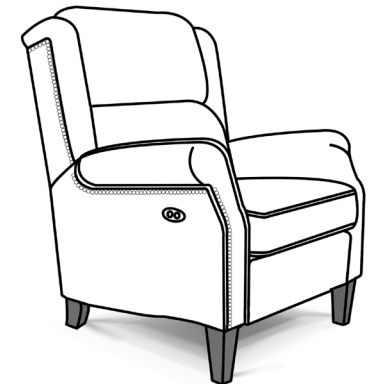

V1K00/V1K00N SERIES

V1K00AL/V1K00ALN SERIES

Dimensions

		<i>O.A</i> <i>LENGTH</i>	<i>O.A</i> <i>DEPTH</i>	<i>O.A</i> <i>HEIGHT</i>	<i>SEAT</i> <i>LENGTH</i>	<i>SEAT</i> <i>DEPTH</i>	<i>SEAT</i> <i>HEIGHT</i>
V1K0031	Motion Chair	31"	36"	42"	21"	20"	21"
V1K031N	Motion Chair	31"	36"	42"	21"	20"	21"
V1K31AL	Motion Chair	31"	36"	42"	21"	20"	21"
V1K31LN	Motion Chair	31"	36"	42"	21"	20"	21"

4/24

Features

Cushions/Back Webbing
Cushions/Back/Semi-Attached Polyester fiber fill- *Zipper Access*
Cushions/Seat Block foam with polyester fiber wrap

Legs/Wood *Front: 1.5" x 1.5" x 6.5" H. Tapered (Screw-In)*
Rear: 1.5"x 2" x 3.75" H. Tapered (Screw- In)

Options/Available (Additional Charge)
• **FK** - Frame Coil (Coil Core)
• **PM** - Power
• **PB** - Power w/ Battery Pack

Seat Construction Sinuous Wire
Seating/Tight Standard
Trim- Brass Nails Standard - V1K00N/ V1K00ALN
Welt/Matching Standard
Wood Trim Dark Brown finish on legs

V1K00N