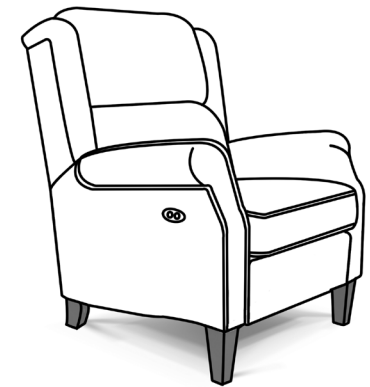

V1K00/V1K00N SERIES

V1K00AL/V1K00ALN SERIES

Dimensions

		<i>O.A</i> <i>LENGTH</i>	<i>O.A</i> <i>DEPTH</i>	<i>O.A</i> <i>HEIGHT</i>	<i>SEAT</i> <i>LENGTH</i>	<i>SEAT</i> <i>DEPTH</i>	<i>SEAT</i> <i>HEIGHT</i>
V1K0031	Motion Chair	31"	36"	42"	21"	20"	21"
V1K031N	Motion Chair	31"	36"	42"	21"	20"	21"
V1K31AL	Motion Chair	31"	36"	42"	21"	20"	21"
V1K31LN	Motion Chair	31"	36"	42"	21"	20"	21"

4/24

Features

Cushions/Back Webbing
Cushions/Back/Semi-Attached Polyester fiber fill- *Zipper Access*
Cushions/Seat Block foam with polyester fiber wrap

Legs/Wood *Front: 1.5" x 1.5" x 6.5" H. Tapered (Screw-In)*
Rear: 1.5"x 2" x 3.75" H. Tapered (Screw- In)

Options/Available (Additional Charge)
• **FK** - Frame Coil (Coil Core)
• **PM** - Power
• **PB** - Power w/ Battery Pack

Seat Construction Sinuous Wire
Seating/Tight Standard
Trim- Brass Nails Standard - V1K00N/ V1K00ALN
Welt/Matching Standard
Wood Trim Dark Brown finish on legs

V1K00