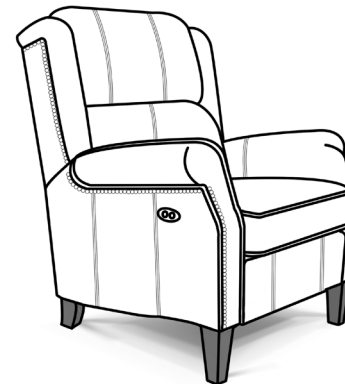

V1K00/V1K00N SERIES

V1K00AL/V1K00ALN SERIES

Dimensions

		<i>O.A</i> <i>LENGTH</i>	<i>O.A</i> <i>DEPTH</i>	<i>O.A</i> <i>HEIGHT</i>	<i>SEAT</i> <i>LENGTH</i>	<i>SEAT</i> <i>DEPTH</i>	<i>SEAT</i> <i>HEIGHT</i>
V1K0031	Motion Chair	31"	36"	42"	21"	20"	21"
V1K031N	Motion Chair	31"	36"	42"	21"	20"	21"
V1K31AL	Motion Chair	31"	36"	42"	21"	20"	21"
V1K31LN	Motion Chair	31"	36"	42"	21"	20"	21"

4/24

Features

Cushions/Back Webbing
Cushions/Back/Semi-Attached Polyester fiber fill- *Zipper Access*
Cushions/Seat Block foam with polyester fiber wrap

Legs/Wood *Front: 1.5" x 1.5" x 6.5" H. Tapered (Screw-In)*
Rear: 1.5"x 2" x 3.75" H. Tapered (Screw- In)

Options/Available (Additional Charge)
• **FK** - Frame Coil (Coil Core)
• **PM** - Power
• **PB** - Power w/ Battery Pack

Seat Construction Sinuous Wire
Seating/Tight Standard
Trim- Brass Nails Standard - V1K00N/ V1K00ALN
Welt/Matching Standard
Wood Trim Dark Brown finish on legs

V1K00ALN